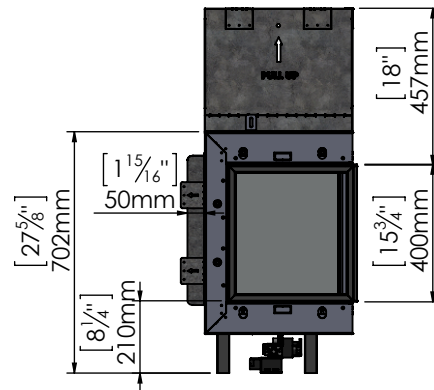

## Corner Ls 110

**Manufacturer Update – Zero Clearance Installation Unit**  
 Manufacturer Effective Date: March 5<sup>th</sup> 2018  
 Serial Number Forward : #15150