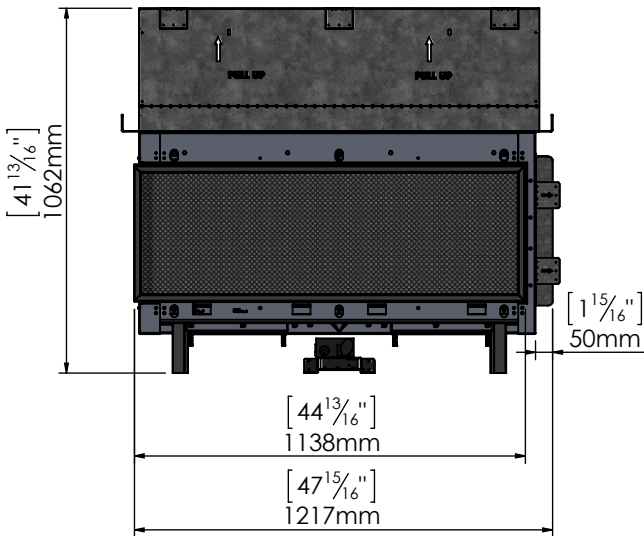

## Corner Ls 110

**Manufacturer Update – Zero Clearance Installation Unit**  
 Manufacturer Effective Date: March 5<sup>th</sup> 2018  
 Serial Number Forward : #15150