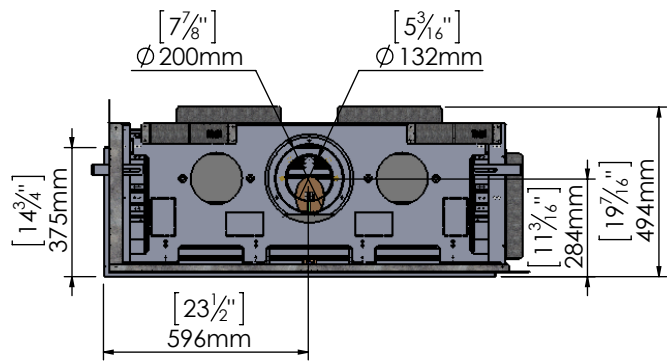

## Corner Ls 110

**Manufacturer Update – Zero Clearance Installation Unit**  
 Manufacturer Effective Date: March 5<sup>th</sup> 2018  
 Serial Number Forward : #15150