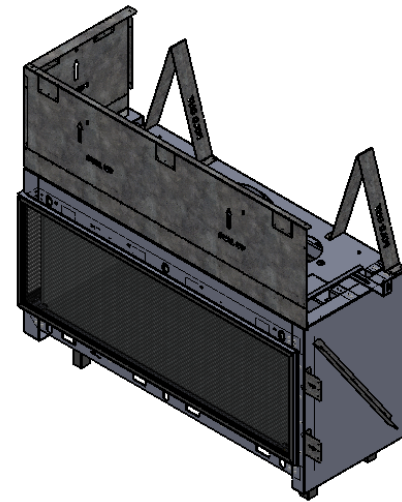

## Corner Ls 110

**Manufacturer Update – Zero Clearance Installation Unit**  
 Manufacturer Effective Date: March 5<sup>th</sup> 2018  
 Serial Number Forward : #15150