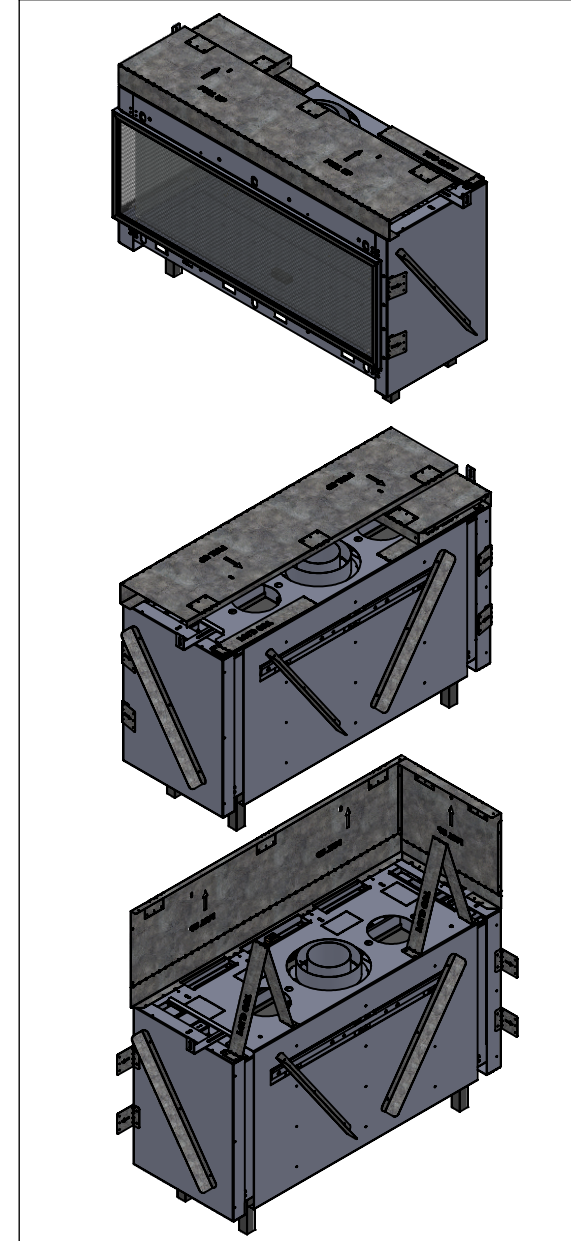

## Corner Ls 110

**Manufacturer Update – Zero Clearance Installation Unit**  
 Manufacturer Effective Date: March 5<sup>th</sup> 2018  
 Serial Number Forward : #15150